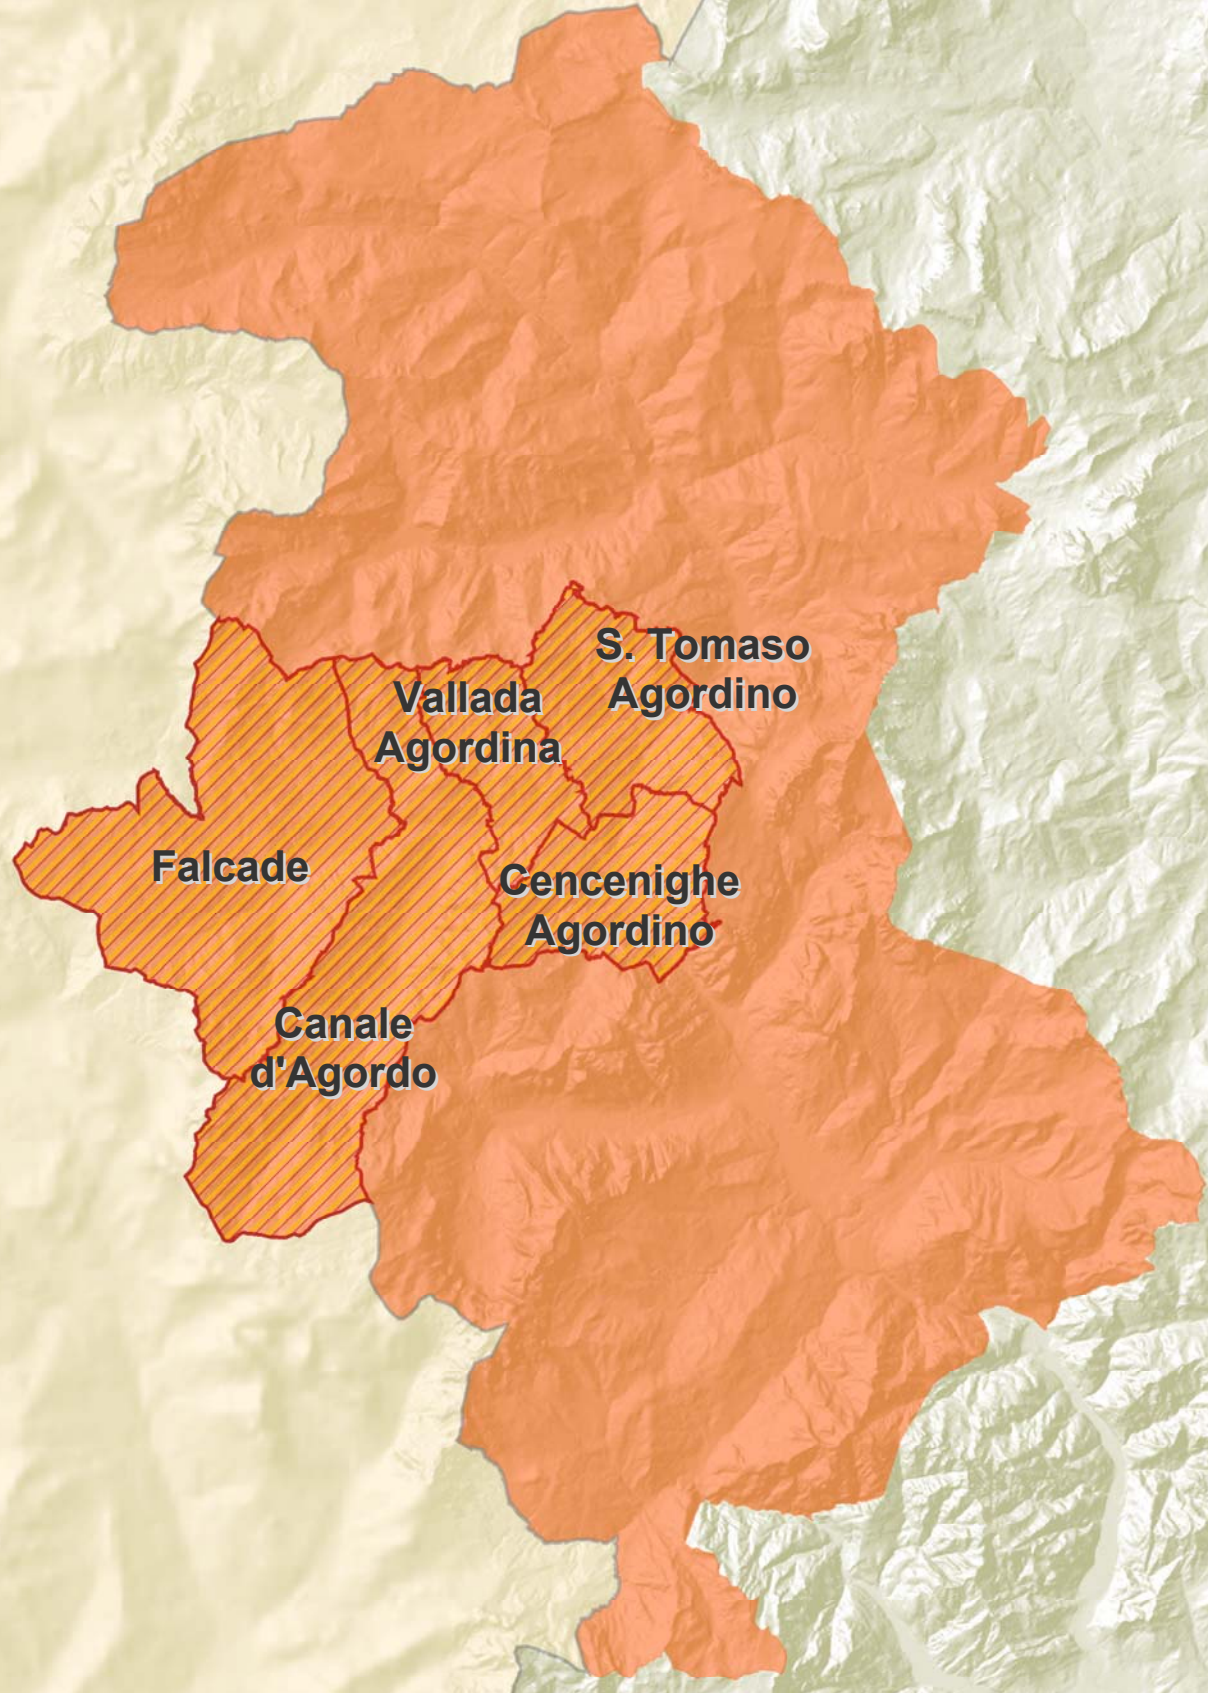

**Comunità Montana
Comelico-Sappada**

**Comunità Montana
Agordina**

BELLUNO

TREVISO

VICENZA

VENEZIA

VERONA

PADOVA

ROVIGO

**Comelico
Superiore**

This topographic map shows a mountainous region. A large area in the upper right is shaded in a solid orange color. A smaller area to its west is shaded with orange diagonal hatching. The text 'Comelico Superiore' is printed in black within the hatched area. The map uses a color gradient from light yellow to white to represent elevation, with a blue line indicating a boundary or riverbed.

**S. Tomaso
Agordino**

**Vallada
Agordina**

**Cencenighe
Agordino**

Falcade

**Canale
d'Agordo**